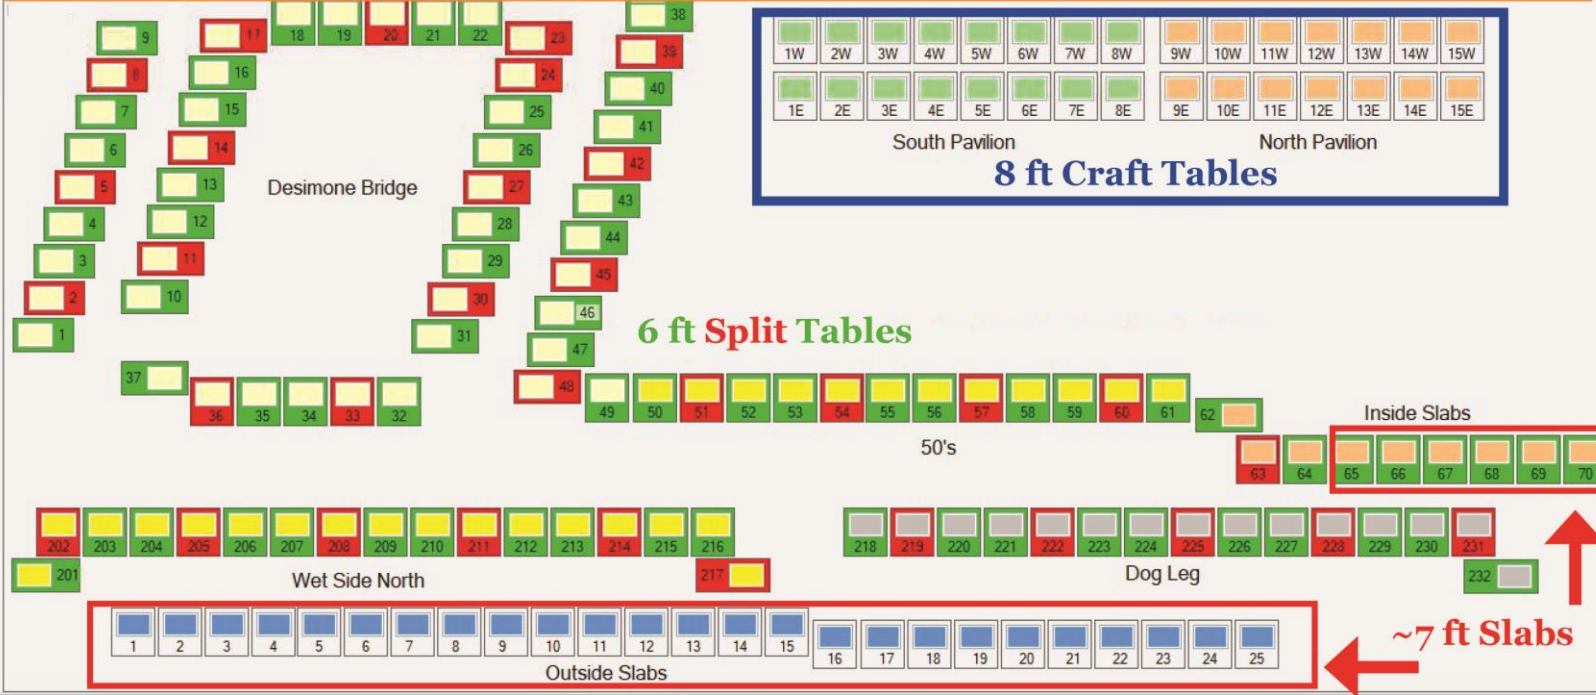

Friday, August 12, 2022

Permit Table(s)

Select **Green** Tables, split **Red** tables with neighbor

Example:

- 41 - Can Select - Shares 42
- 42 - Cannot Be Selected
- 43 - Can Select - Shares 42

Farm Preferred 4 ft Craft Tables