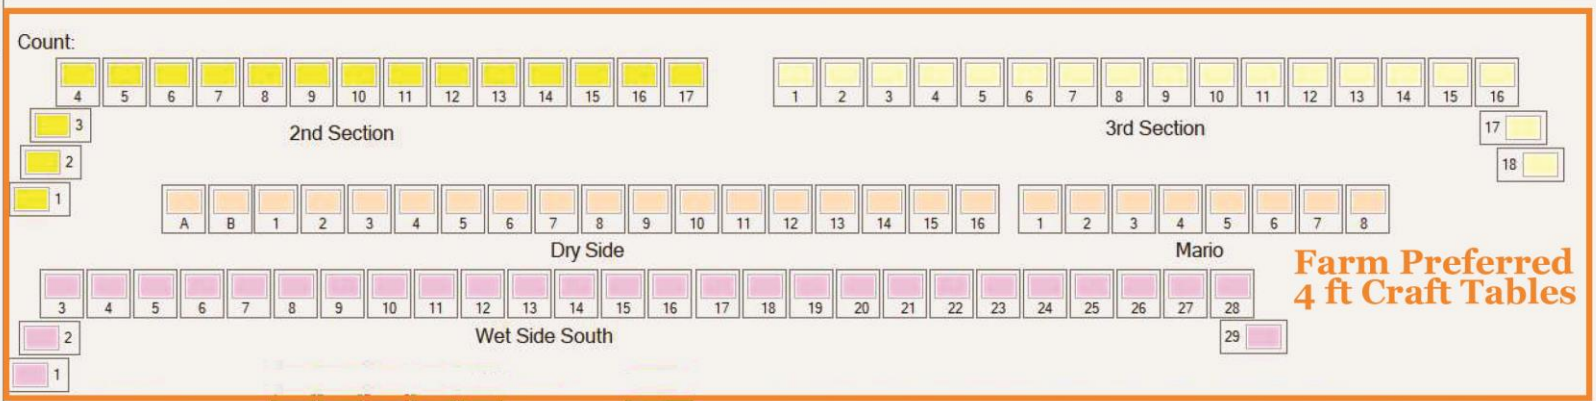

Friday, August 12, 2022

Permit Table(s)

Select **Green** Tables, split **Red** tables with neighbor

Example:

- 41 - Can Select - Shares 42
- 42 - Cannot Be Selected
- 43 - Can Select - Shares 42

Farm Preferred 4 ft Craft Tables